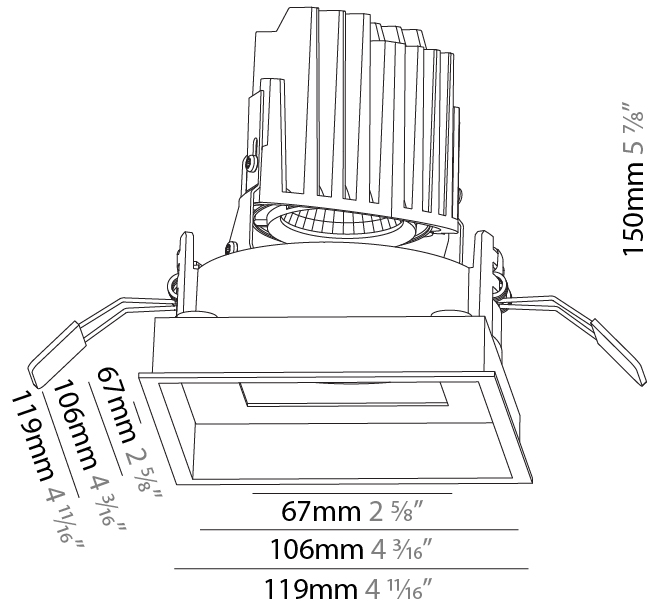

GENERAL

Series: Bioniq
Subseries: Bioniq Square Deep Comfort
Brand: Prolicht
Division: Architectural
Mounting Type: Recessed
Mounting Location: Ceiling
Subcategory: Downlight

PHYSICAL

Shape: Square
Length (mm): 119
Length (in): 4 11/16
Width (mm): 119
Width (in): 4 11/16
Depth (mm): 150
Depth (in): 5 7/8
Ceiling Thickness (mm): 10 / 12.5 / 15
Ceiling Thickness (in): 3/8 or 1/2 or 9/16
Min. Recessing Depth (mm): 170
Min. Recessing Depth (in): 6 11/16
Light Distribution: Downlight
Weight (kg): 0.656
Weight (lbs): 1.45
Fixture Finish: SSR / BKV / CWI / CRY / HAB / LAG / UFT / ITA / RUA / RUR / MIC / FTG / MYG / TWT / LOD / PUS / FRO / FUP / KIA / POP / BLS / SPG / MEY / GOH / GUM / CHC / COM / ABZ / JAG / OBR / MOS / ROR
Fixture Material: Aluminum Die Cast
Cut-out Measurements: 114mm / 4 1/2" x 114mm / 4 1/2"

ELECTRICAL

Lamp Type: LED (Zhaga Standard)
Total Output Wattage (W): 15
Dimming: Dali Dimming
Driver Included: No
Driver Location: Recessed Housing
Driver Type: Constant Current - 120Vac
Housing: See components
Input Voltage (V): 120
Constant Current (MA): 350

LED

Number of LEDs: 1
Color Temperature (°K): Warm Dim
Max. Delivered Lumen (lm): 760
Nominal Lumen (lm): 1140
CRI: >90 CRI
Lamp Life (hrs): 50000

OPTICAL

Reflector: 20 / 40 / 60

RATINGS AND CERTIFICATIONS

Certified By: Certified for North American Standards
IP rating: IP20