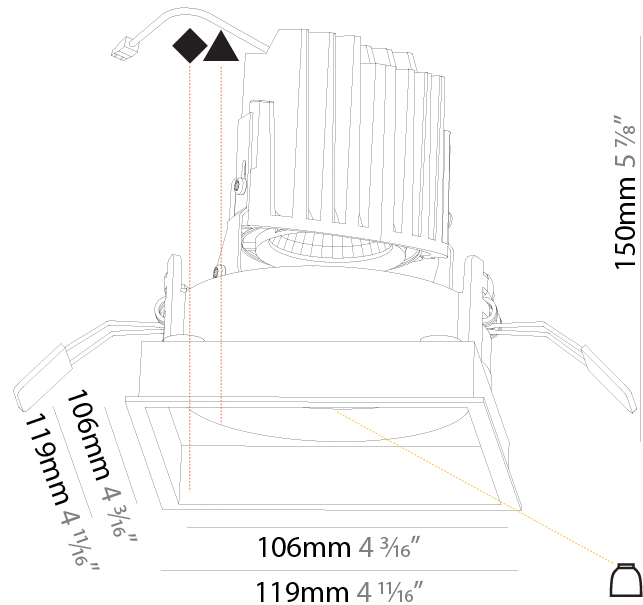

GENERAL

Series: Bioniq
Subseries: Bioniq Square Deep
Brand: Prolicht
Division: Architectural
Mounting Type: Recessed
Mounting Location: Ceiling
Subcategory: Downlight

PHYSICAL

Shape: Square
Length (mm): 119
Length (in): 4 11/16
Width (mm): 119
Width (in): 4 11/16
Depth (mm): 150
Depth (in): 5 7/8
Ceiling Thickness (mm): 10 / 12.5 / 15
Ceiling Thickness (in): 3/8 or 1/2 or 9/16
Min. Recessing Depth (mm): 170
Min. Recessing Depth (in): 6 11/16
Light Distribution: Downlight
Weight (kg): 0.592
Weight (lbs): 1.31
Fixture Finish: SSR / BKV / CWI / CRY / HAB / LAG / UFT / ITA / RUA / RUR / MIC / FTG / MYG / TWT / LOD / PUS / FRO / FUP / KIA / POP / BLS / SPG / MEY / GOH / GUM / CHC / COM / ABZ / JAG / OBR / MOS / ROR
Fixture Material: Aluminum Die Cast
Cut-out Measurements: 114mm / 4 1/2" x 114mm / 4 1/2"

ELECTRICAL

Lamp Type: LED (Zhaga Standard)
Total Output Wattage (W): 15
Dimming: Dali Dimming
Driver Included: No
Driver Location: Recessed Housing
Driver Type: Constant Current 120Vac
Housing: See components
Input Voltage (V): 120
Constant Current (MA): 350

LED

Number of LEDs: 1
Color Temperature (°K): Warm Dim
Max. Delivered Lumen (lm): 760
Nominal Lumen (lm): 1140
CRI: >90 CRI
Lamp Life (hrs): 50000

OPTICAL

Reflector: 20 / 40 / 60
Adjustability: Rotational 355°; Tilt 30°

RATINGS AND CERTIFICATIONS

Certified By: Certified for North American Standards
IP rating: IP20