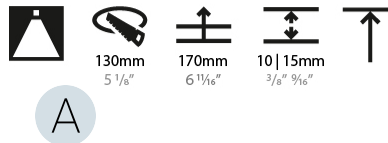

PHYSICAL

Shape: Round
Diameter (mm): 139
Diameter (in): 5 1/2
Height (mm): 151
Height (in): 5 15/16
Ceiling Thickness (mm): 10 / 12.5 / 15
Ceiling Thickness (in): 3/8 or 1/2 or 9/16
Min. Recessing Depth (mm): 170
Min. Recessing Depth (in): 6 11/16
Light Distribution: Downlight
Weight (kg): 0.921
Weight (lbs): 2.03
Fixture Finish: SSR / BKV / CWI / CRY / HAB / LAG / UFT / ITA / RUA / RUR / MIC / FTG / MYG / TWT / LOD / PUS / FRO / FUP / KIA / POP / BLS / SPG / MEY / GOH / GUM / CHC / COM / ABZ / JAG / OBR / MOS / ROR
Fixture Material: Aluminum Die Cast
Cut-out Measurements: 130mm / 5 1/8"

ELECTRICAL

Lamp Type: LED (Zhaga Standard)
Input Wattage (W): 13.2 / 16.5
Total Output Wattage (W): 12 / 14
Dimming: Tri-Mode (Non-Dimming and Phase Dimming (120Vac only) and 0-10V Dimming)
Driver Included: No
Driver Location: Recessed Housing
Driver Type: Constant Current - Universal
Driver Class: Class 2
Housing: See components
Input Voltage (V): 120 - 277
Constant Current (MA): 350

LED

Number of LEDs: 1
Color Temperature (°K): 2700 / 3000 / 3500 / 4000
Max. Delivered Lumen (lm): 870 / 970 / 1039 / 1060
Nominal Lumen (lm): 960 / 1070 / 1156 / 1180
CRI: >90 CRI
Efficiency (%): 0.905
Lamp Life (hrs): 50000

OPTICAL

Reflector°: 10

RATINGS AND CERTIFICATIONS

Certified By: Certified for North American Standards
IP rating: IP20